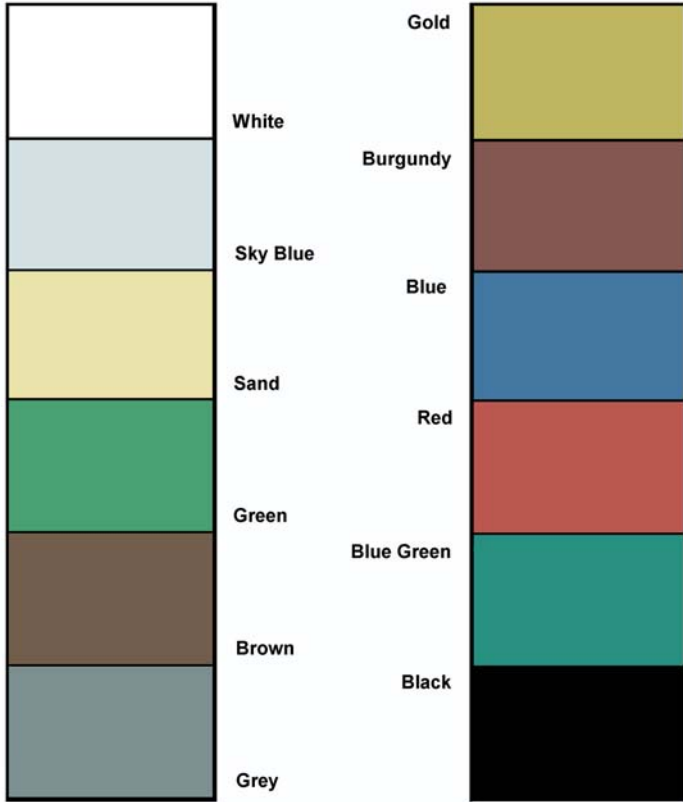

Base Coat  
Color Card  
2008

Actual color may vary slightly.